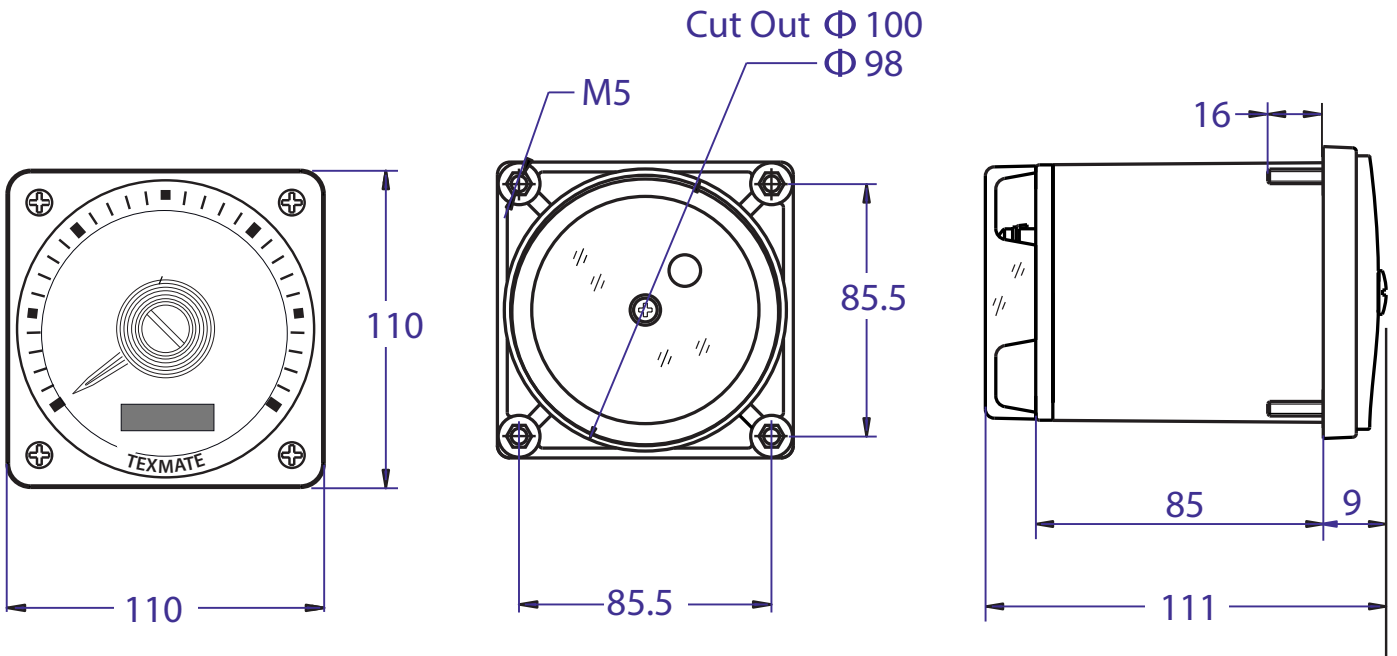

Texmate DV Series Dual View Switchboard Meter with Digital Display

Unit: mm