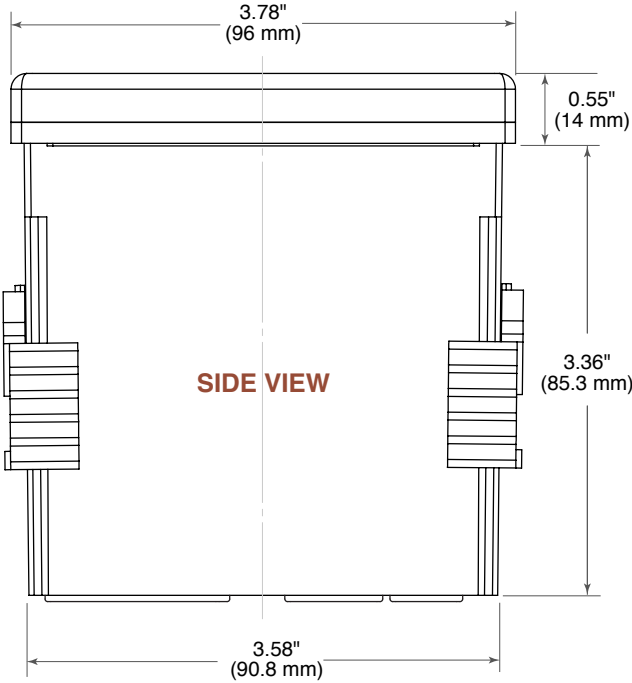

RP Series NEMA Case Dimensions and Panel Cutouts

FRONT VIEW

SIDE VIEW

SIDE VIEW

REAR VIEW