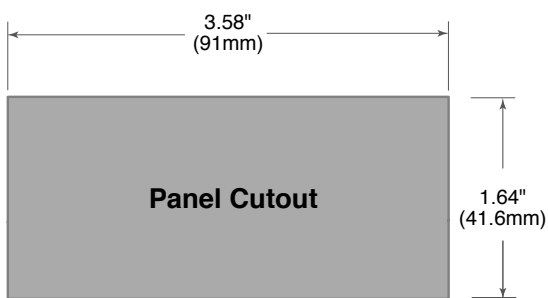

RP Series NEMA Case Dimensions and Panel Cutouts

FRONT VIEW

SIDE VIEW

SIDE VIEW

REAR VIEW