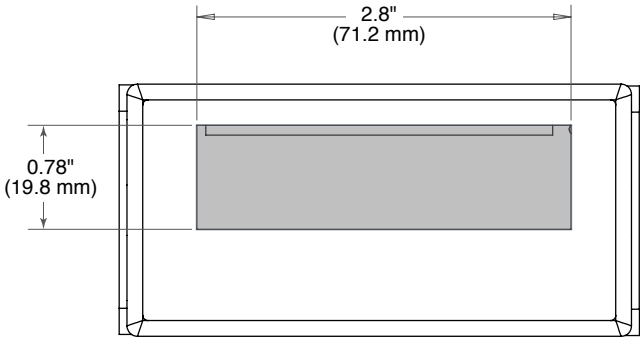

RP Series NEMA Case Dimensions and Panel Cutouts

FRONT VIEW

SIDE VIEW

SIDE VIEW

REAR VIEW