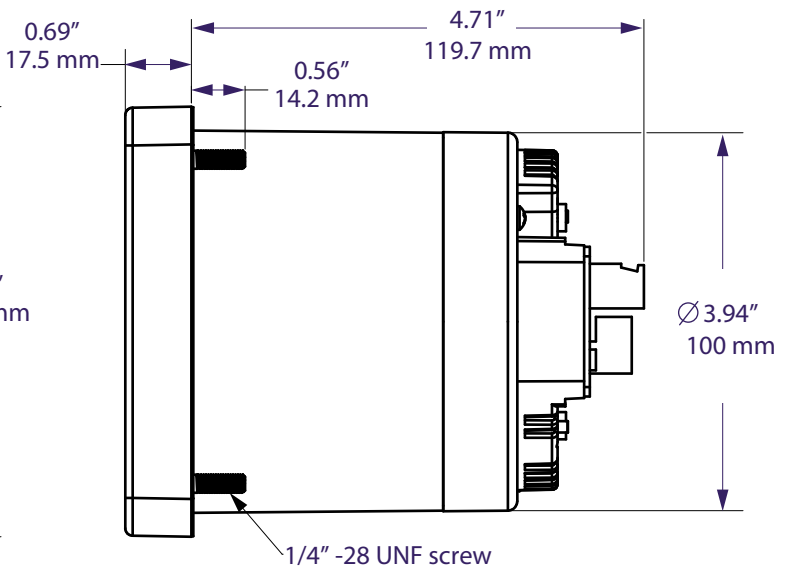

CI Series Circular Bargraph Controller Case Dimensions and Panel Cutouts

Front View

Side View

Panel Cut Out