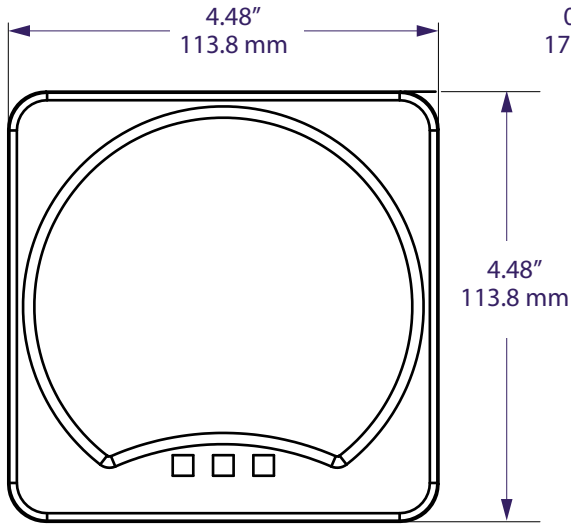

CI Series Circular Bargraph Controller Case Dimensions and Panel Cutouts

Front View

Side View

Panel Cut Out