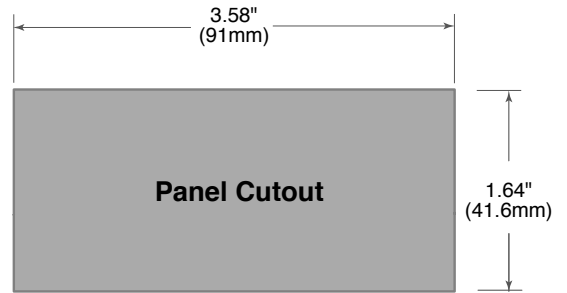

UM Series NEMA Case Dimensions and Panel Cutouts

FRONT VIEW

SIDE VIEW

SIDE VIEW

REAR VIEW